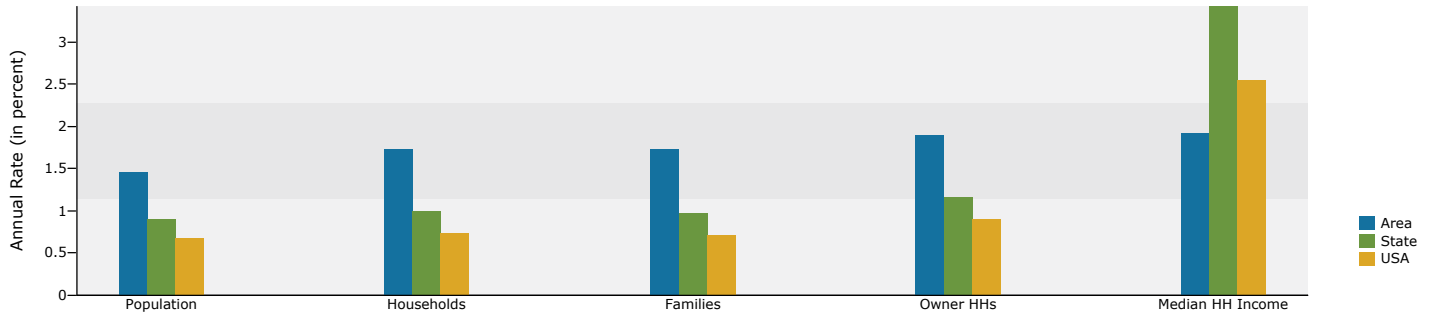

Race and Ethnicity	Census 2010		2012		2017	
	Number	Percent	Number	Percent	Number	Percent
White Alone	1,027	13.6%	1,028	13.1%	1,187	14.0%
Black Alone	4,413	58.4%	4,769	60.7%	4,887	57.8%
American Indian Alone	12	0.2%	21	0.3%	23	0.3%
Asian Alone	1,632	21.6%	1,530	19.5%	1,721	20.4%
Pacific Islander Alone	3	0.0%	2	0.0%	4	0.0%
Some Other Race Alone	157	2.1%	187	2.4%	206	2.4%
Two or More Races	310	4.1%	326	4.1%	428	5.1%
Hispanic Origin (Any Race)	211	2.8%	259	3.3%	294	3.5%

Data Note: Income is expressed in current dollars.

Source: U.S. Census Bureau, Census 2010 Summary File 1. Esri forecasts for 2012 and 2017.

February 24, 2013

Made with Esri Community Analyst

Clarkston (Proper)
 Clarkston city, GA (1316544)
 Geography: Place

Trends 2012-2017

Population by Age

2012 Household Income

2012 Population by Race

2012 Percent Hispanic Origin: 3.3%

Source: U.S. Census Bureau, Census 2010 Summary File 1. Esri forecasts for 2012 and 2017.