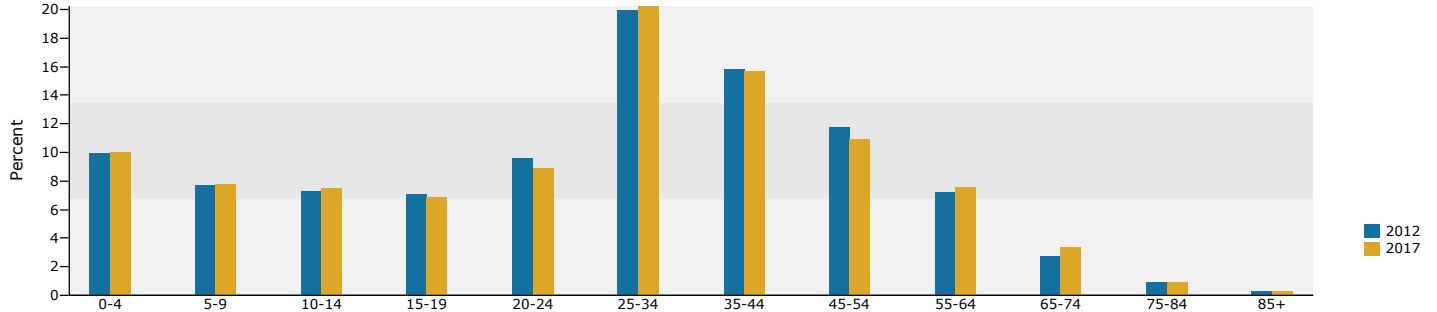

Race and Ethnicity	Census 2010		2012		2017	
	Number	Percent	Number	Percent	Number	Percent
White Alone	1,027	13.6%	1,028	13.1%	1,187	14.0%
Black Alone	4,413	58.4%	4,769	60.7%	4,887	57.8%
American Indian Alone	12	0.2%	21	0.3%	23	0.3%
Asian Alone	1,632	21.6%	1,530	19.5%	1,721	20.4%
Pacific Islander Alone	3	0.0%	2	0.0%	4	0.0%
Some Other Race Alone	157	2.1%	187	2.4%	206	2.4%
Two or More Races	310	4.1%	326	4.1%	428	5.1%
Hispanic Origin (Any Race)	211	2.8%	259	3.3%	294	3.5%

Data Note: Income is expressed in current dollars.

Source: U.S. Census Bureau, Census 2010 Summary File 1. Esri forecasts for 2012 and 2017.

February 24, 2013

Made with Esri Community Analyst

Clarkston (Proper)
 Clarkston city, GA (1316544)
 Geography: Place

Trends 2012-2017

Population by Age

2012 Household Income

2012 Population by Race

2012 Percent Hispanic Origin: 3.3%

Source: U.S. Census Bureau, Census 2010 Summary File 1. Esri forecasts for 2012 and 2017.