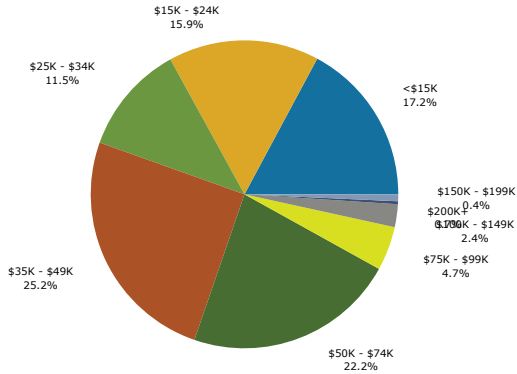

Race and Ethnicity	Census 2010		2012		2017	
	Number	Percent	Number	Percent	Number	Percent
White Alone	1,027	13.6%	1,028	13.1%	1,187	14.0%
Black Alone	4,413	58.4%	4,769	60.7%	4,887	57.8%
American Indian Alone	12	0.2%	21	0.3%	23	0.3%
Asian Alone	1,632	21.6%	1,530	19.5%	1,721	20.4%
Pacific Islander Alone	3	0.0%	2	0.0%	4	0.0%
Some Other Race Alone	157	2.1%	187	2.4%	206	2.4%
Two or More Races	310	4.1%	326	4.1%	428	5.1%
Hispanic Origin (Any Race)	211	2.8%	259	3.3%	294	3.5%

Data Note: Income is expressed in current dollars.

Source: U.S. Census Bureau, Census 2010 Summary File 1. Esri forecasts for 2012 and 2017.

February 24, 2013

Made with Esri Community Analyst

Clarkston (Proper)
 Clarkston city, GA (1316544)
 Geography: Place

Trends 2012-2017

Population by Age

2012 Household Income

2012 Population by Race

2012 Percent Hispanic Origin: 3.3%

Source: U.S. Census Bureau, Census 2010 Summary File 1. Esri forecasts for 2012 and 2017.