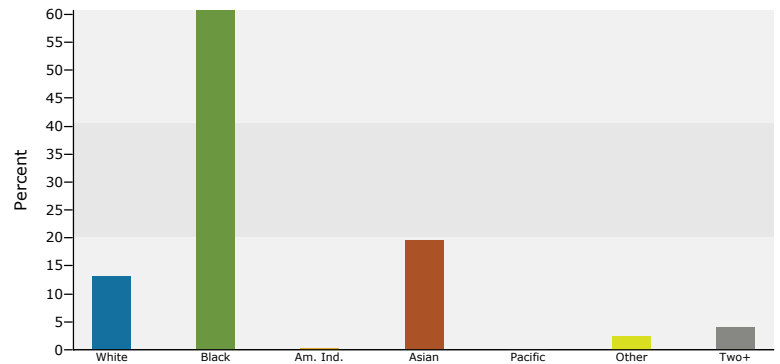

Race and Ethnicity	Census 2010		2012		2017	
	Number	Percent	Number	Percent	Number	Percent
White Alone	1,027	13.6%	1,028	13.1%	1,187	14.0%
Black Alone	4,413	58.4%	4,769	60.7%	4,887	57.8%
American Indian Alone	12	0.2%	21	0.3%	23	0.3%
Asian Alone	1,632	21.6%	1,530	19.5%	1,721	20.4%
Pacific Islander Alone	3	0.0%	2	0.0%	4	0.0%
Some Other Race Alone	157	2.1%	187	2.4%	206	2.4%
Two or More Races	310	4.1%	326	4.1%	428	5.1%
Hispanic Origin (Any Race)	211	2.8%	259	3.3%	294	3.5%

Trends 2012-2017

Population by Age

2012 Household Income

2012 Population by Race

2012 Percent Hispanic Origin: 3.3%

Source: U.S. Census Bureau, Census 2010 Summary File 1. Esri forecasts for 2012 and 2017.